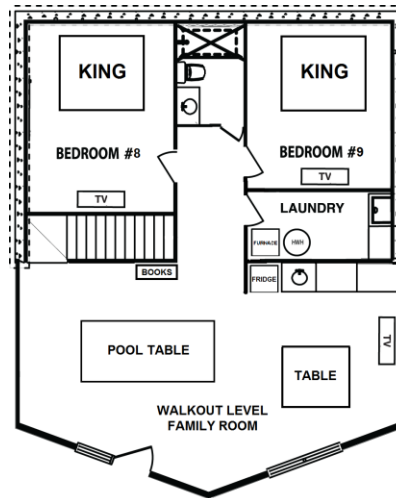

Emerald Cove on Norris Lake
 Norris Lake Adventures, LLC
www.norrislakeadventures.com

Main Level

2nd Floor

Lower Level

Walkout Level

Loft

8 bedrooms, 4.5 bath, 3800sqft
 norrislakeadventures@gmail.com
www.norrislakeadventures.com