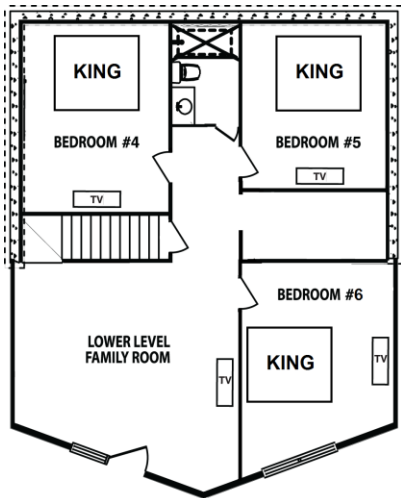

Emerald Cove on Norris Lake
 Norris Lake Adventures, LLC
www.norrislakeadventures.com

Main Level

2nd Floor

Lower Level

Walkout Level

Loft

8 bedrooms, 4.5 bath, 3800sqft
 norrislakeadventures@gmail.com
www.norrislakeadventures.com